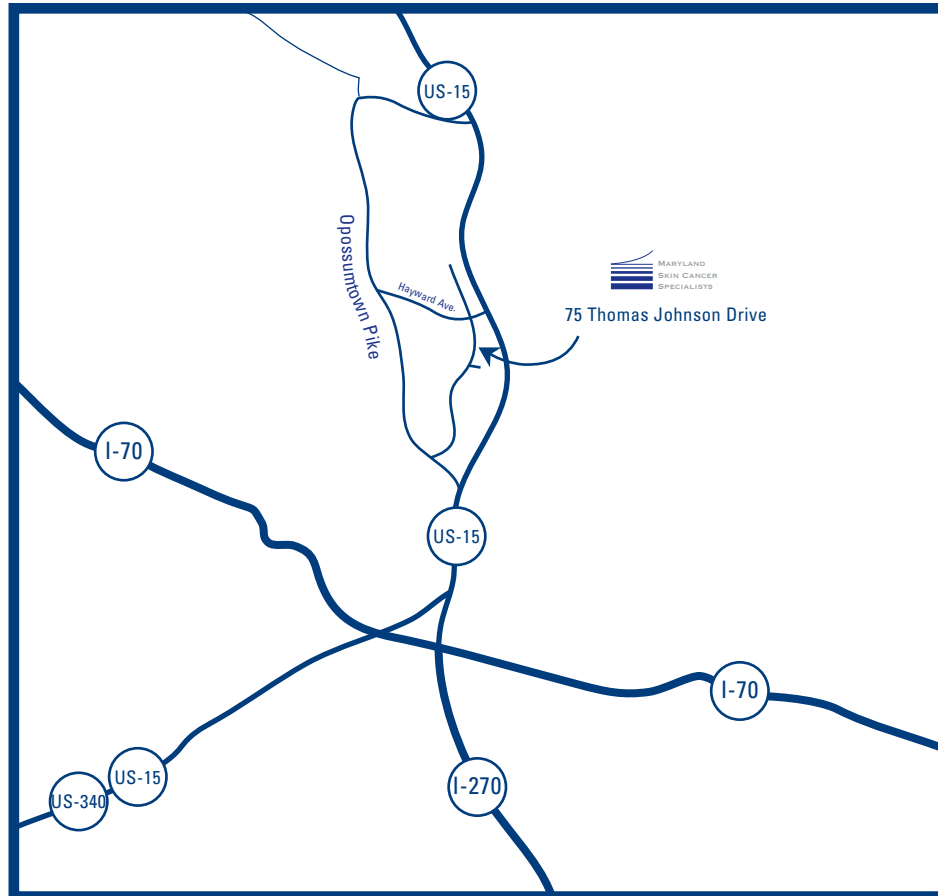

Frederick

**75 Thomas Johnson Drive
Suite D
Frederick, MD 21702
240.453.0050**

Frederick

Traveling from I-70 East

- Take exit 48 to merge onto US-40 E. toward Frederick
- Turn left to merge onto US-15 N. toward Gettysburg
- Take the Motter Ave. exit
- Turn right at Opossumtown Pike
- Turn right at Thomas Johnson Drive

Traveling from I-70 West and I-270 North

- Exit 53 B for US-15 N/US-40 W. toward Gettysburg
- Merge onto US-40 W.
- Continue on US-15 N.
- Take Motter Avenue exit
- Turn right at Opossumtown Pike
- Turn right at Thomas Johnson Drive

From US-15 South

- Turn right at Hayward Rd.
- Turn left at Thomas Johnson Drive

From US-340 East

- Left to merge onto US-15 N.
- Take Motter Ave. exit
- Turn right at Opossumtown Pike
- Turn right at Thomas Johnson Drive