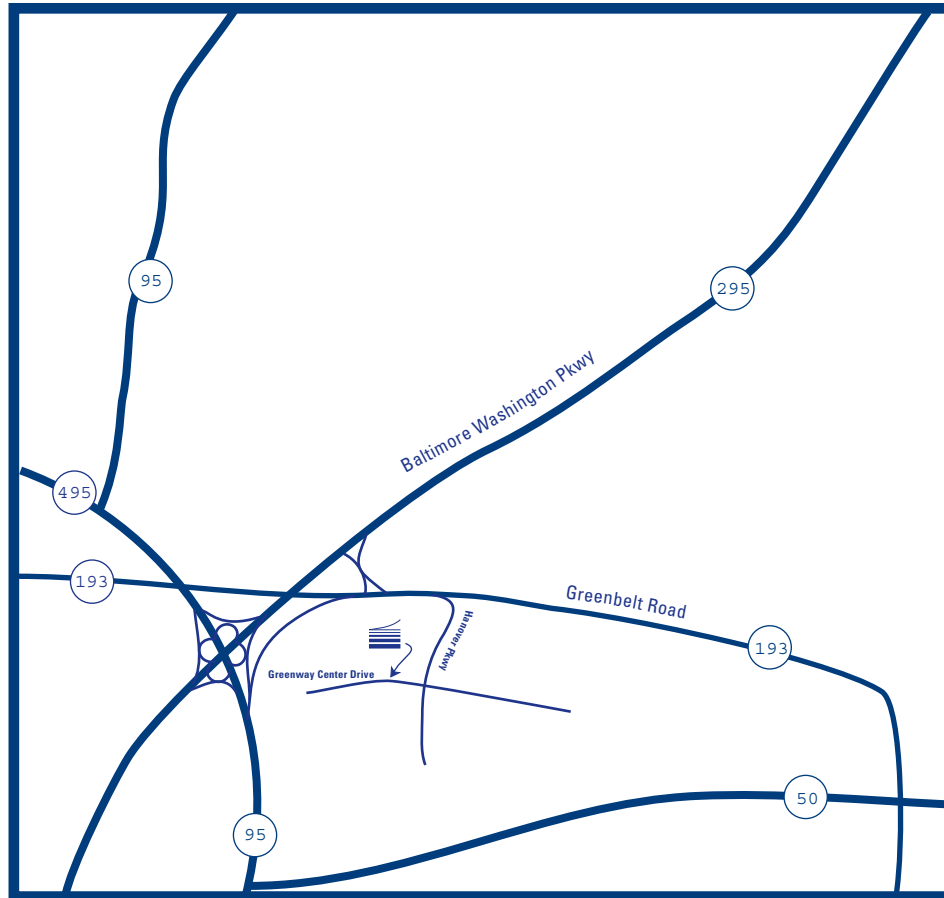

Greenbelt

**7501 Greenway Center Drive
Suite 220
Greenbelt, MD 20770
240.453.0050**

Greenbelt

Traveling from Capital Beltway/I-495 East

- Take exit 22A for Balt/Wash Pkwy N. toward Baltimore
- Merge onto MD-295 N.
- Take the MD-193 exit toward Greenbelt/NASA Goddard
- Keep left at the fork, follow signs for MD-193 E/NASA Goddard/Glen Dale
- Turn left at Greenbelt Rd/MD-193 E.
- Turn right at Hanover Pkwy.
- Turn right at Greenway Center Drive

Traveling from Capital Beltway/I-495 North

- Take exit 22A for Balt/Wash Pkwy N. toward Baltimore
- Keep right at the fork, follow signs for MD-193 E/NASA Goddard and merge onto Greenbelt Road/MD-193 E.
- Turn right at Hanover Pkwy.
- Turn right at Greenway Center Drive